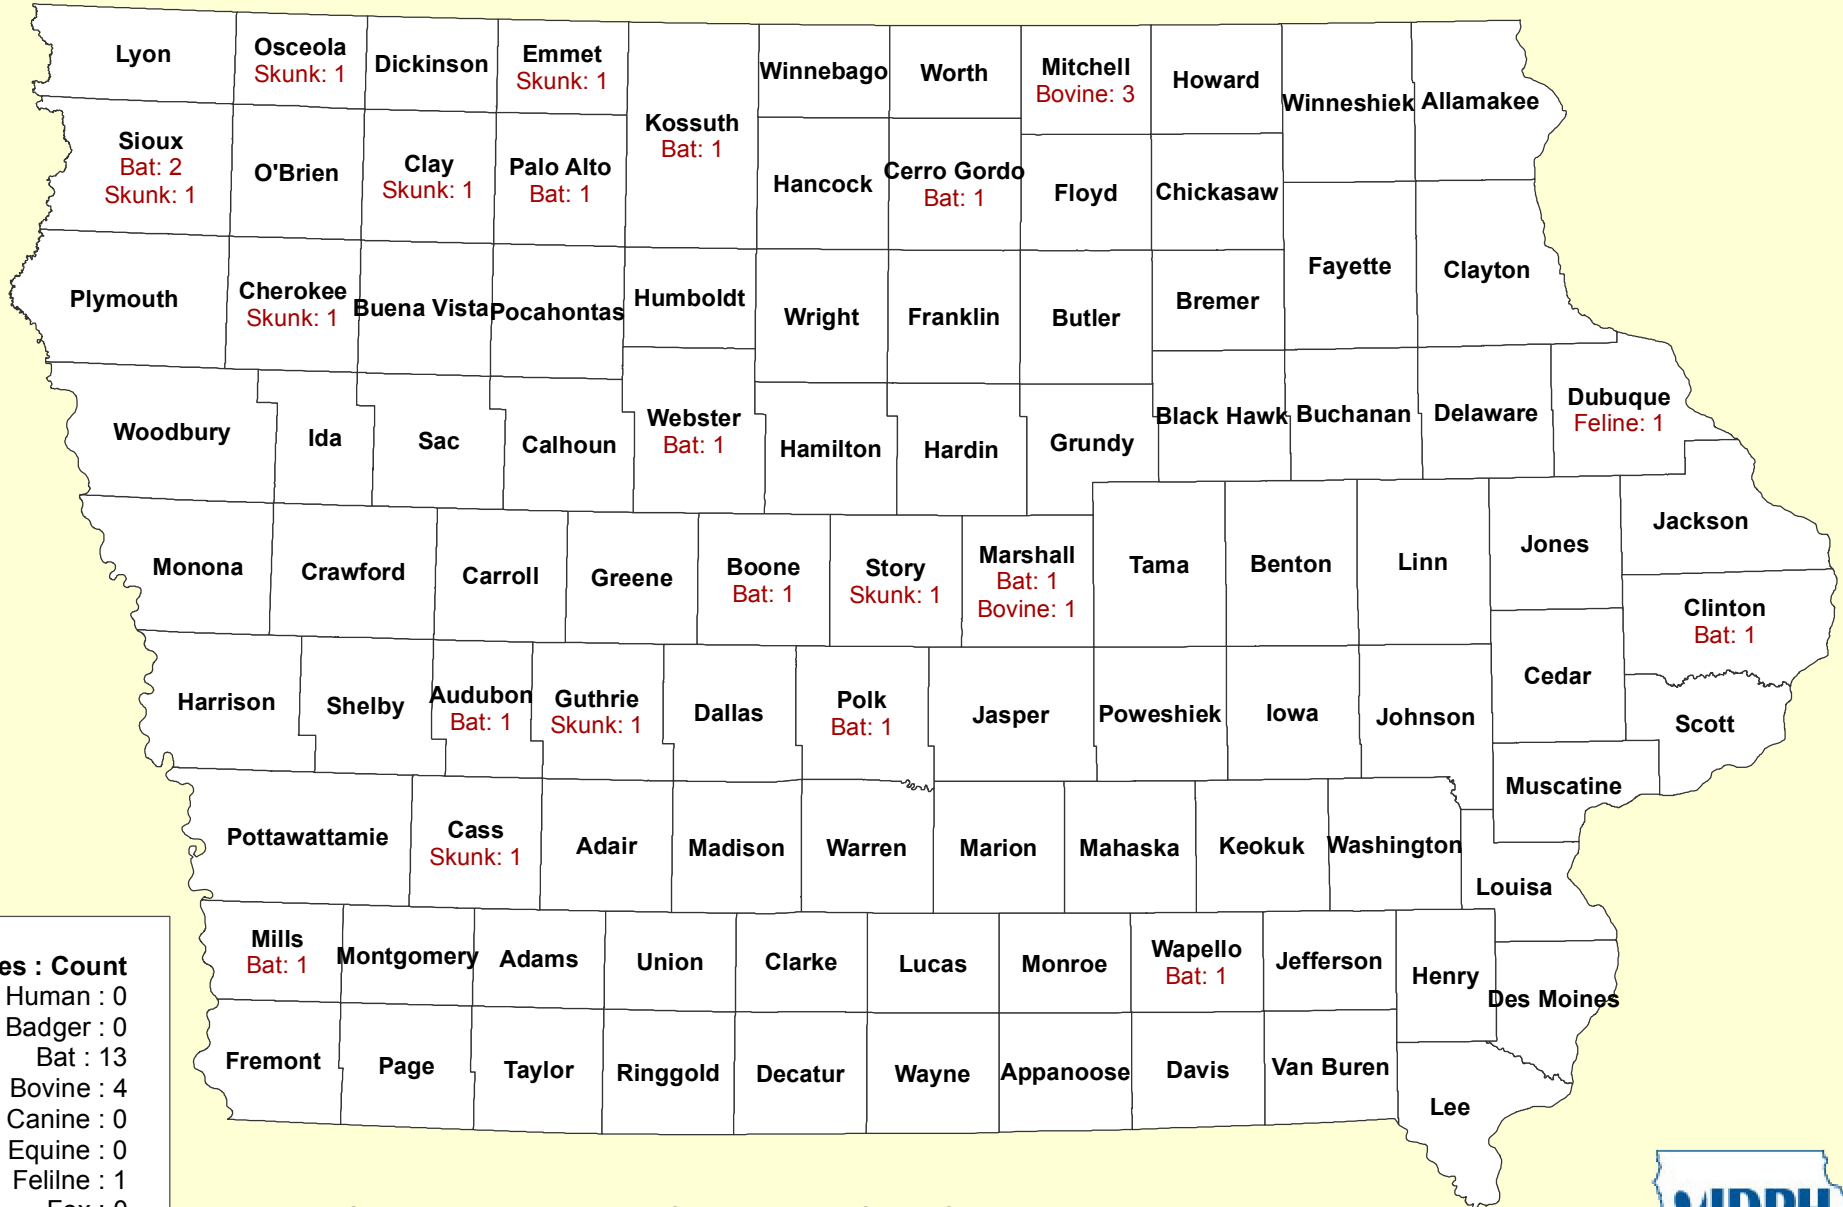

2012 Iowa Rabies Map

Source: Iowa Department of Public Health, Center for Acute Disease Epidemiology

Updated: 9/21/2012

Species : Count

Human : 0
 Badger : 0
 Bat : 13
 Bovine : 4
 Canine : 0
 Equine : 0
 Feline : 1
 Fox : 0
 Skunk : 8
 Squirrel : 0
Total : 26