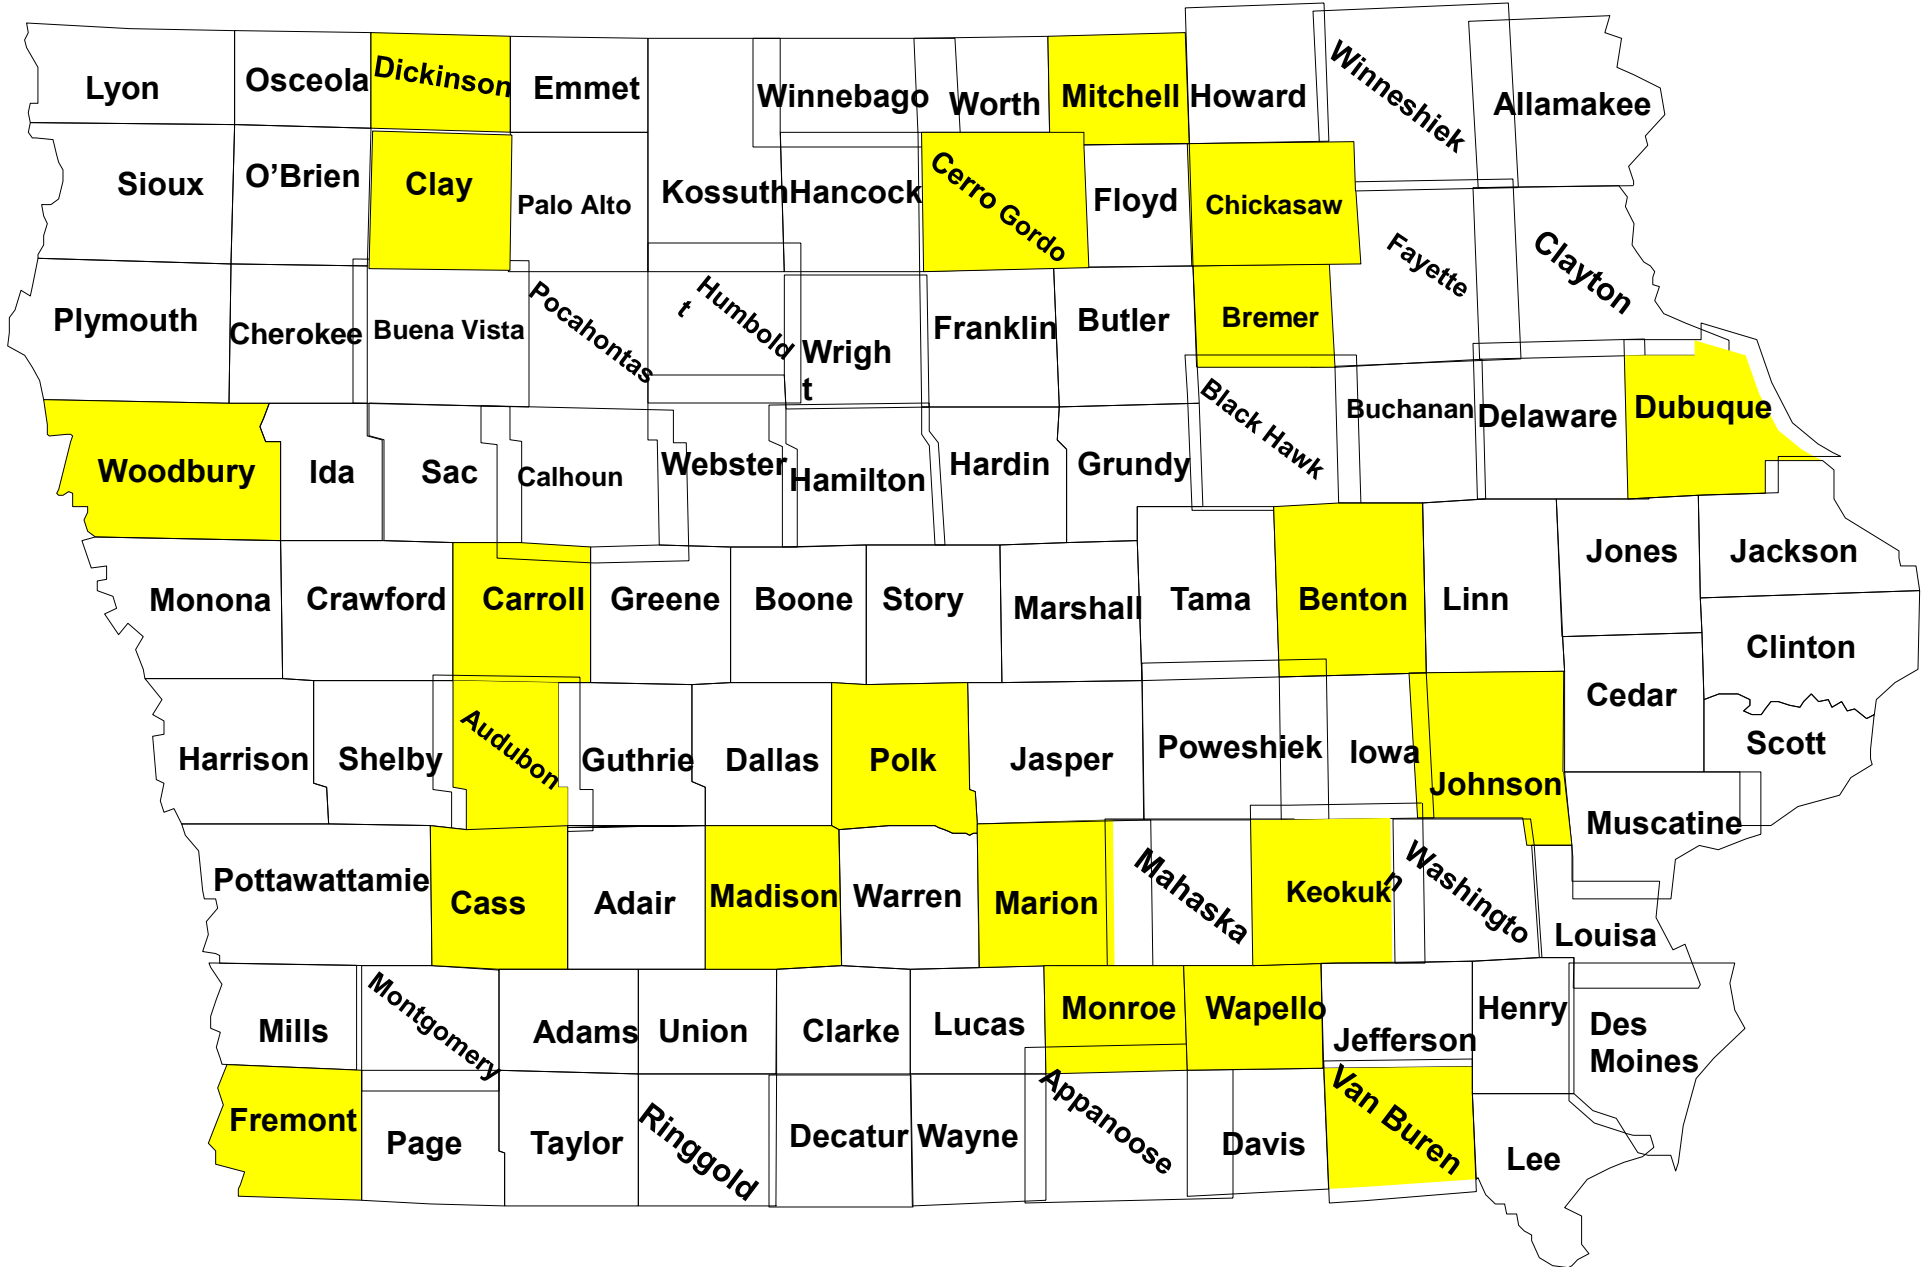

Division of Tobacco Use Prevention and Control – 2014 -15 ISTEP Executive Council Representation