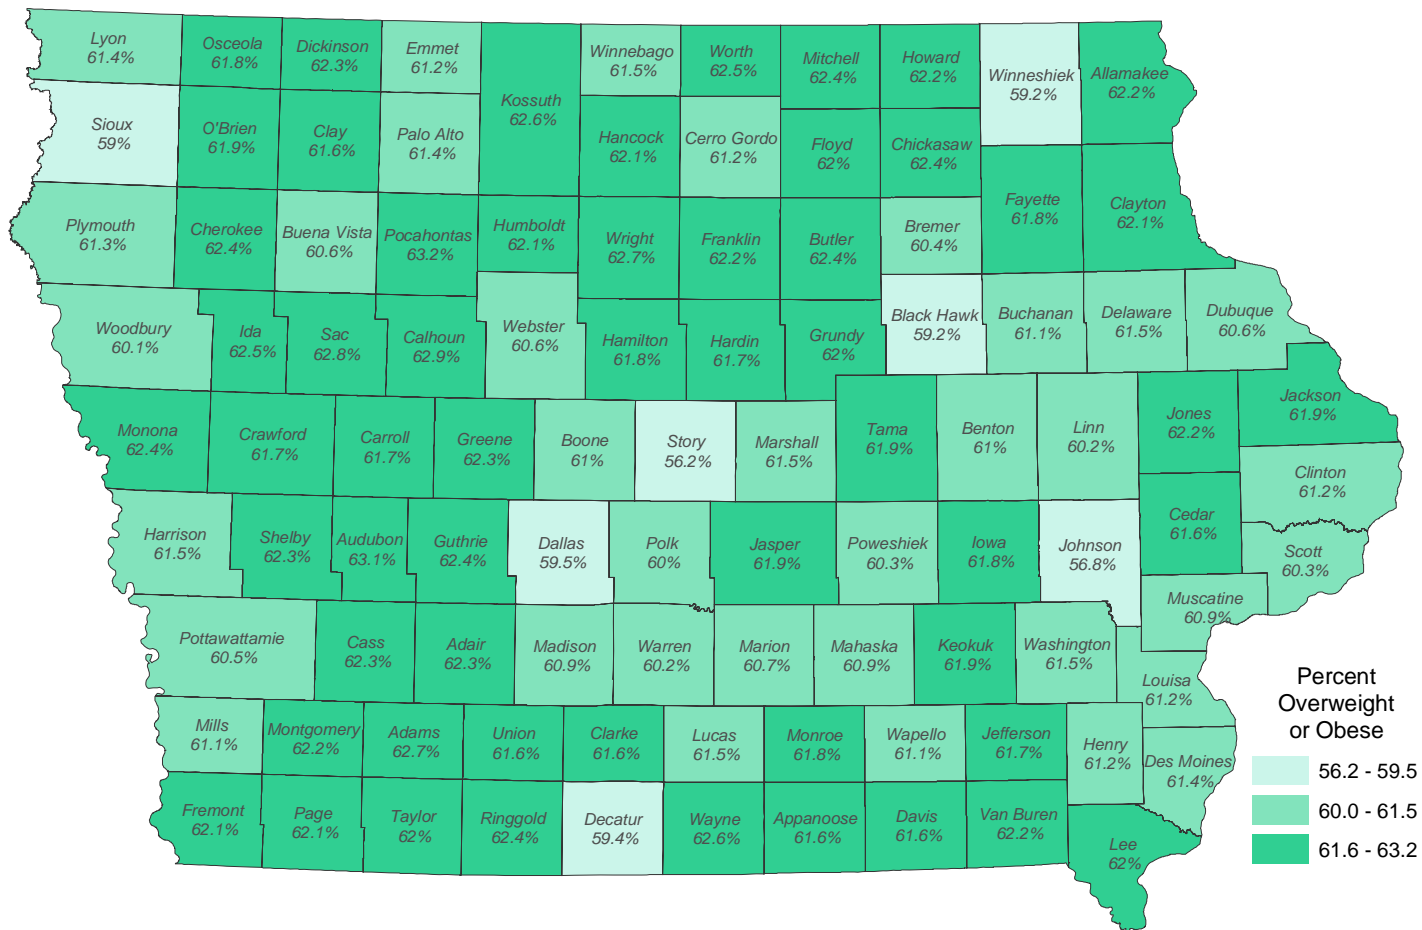

Percentage of Overweight/Obese Adult Iowans

Source: IDPH 2004 BRFSS Synthetic Estimates

Prepared 09/22/2005